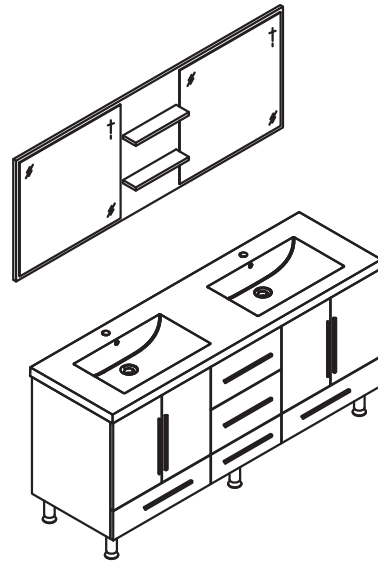

Ripley Collection AT-8063 67.5" Modern Bathroom Vanity

Base Box Dimensions W: 69" H: 29" D: 23" G.W: 190 LBS

Basin Box Dimensions W: 70" H: 9" D: 23" G.W: 55 LBS

Mirror Box Dimensions W: 70" H: 29" D: 3" G.W: 58 LBS

All dimensions and specifications are approximate and subject to change without notice.