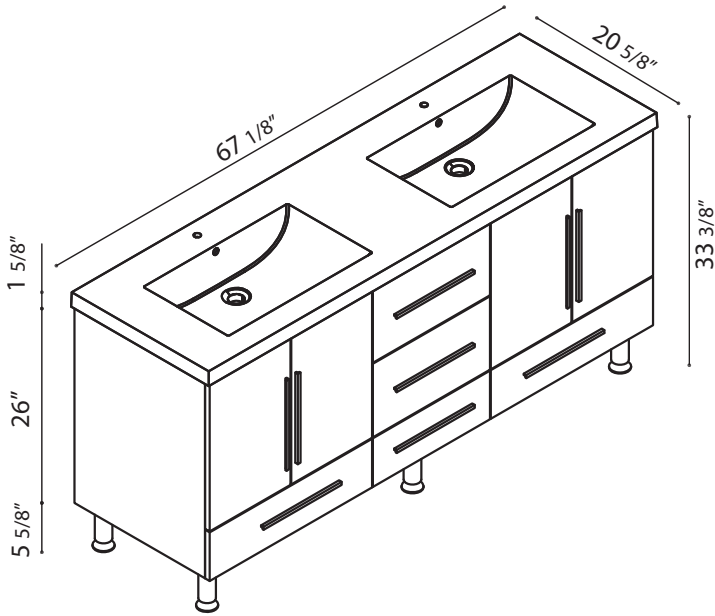

Ripley Collection AT-8063 67.5" Modern Bathroom Vanity

Base Box Dimensions W: 69" H: 29" D: 23" G.W: 190 LBS

Basin Box Dimensions W: 70" H: 9" D: 23" G.W: 55 LBS

Mirror Box Dimensions W: 70" H: 29" D: 3" G.W: 58 LBS

All dimensions and specifications are approximate and subject to change without notice.