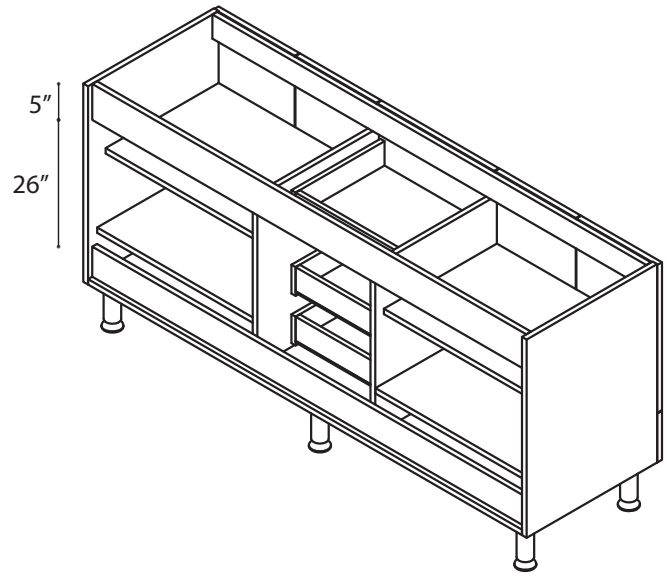

Ripley Collection AT-8063 67.5" Modern Bathroom Vanity

Base Box Dimensions W: 69" H: 29" D: 23" G.W: 190 LBS

Basin Box Dimensions W: 70" H: 9" D: 23" G.W: 55 LBS

Mirror Box Dimensions W: 70" H: 29" D: 3" G.W: 58 LBS