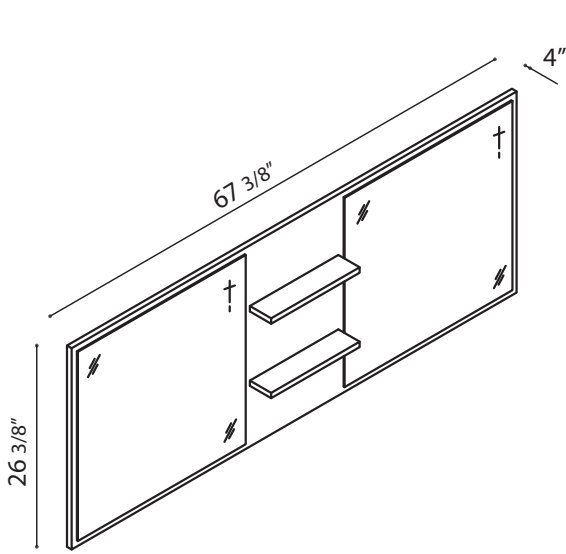

Ripley Collection AT-8063 67.5" Modern Bathroom Vanity

Base Box Dimensions W: 69" H: 29" D: 23" G.W: 190 LBS

Basin Box Dimensions W: 70" H: 9" D: 23" G.W: 55 LBS

Mirror Box Dimensions W: 70" H: 29" D: 3" G.W: 58 LBS

All dimensions and specifications are approximate and subject to change without notice.