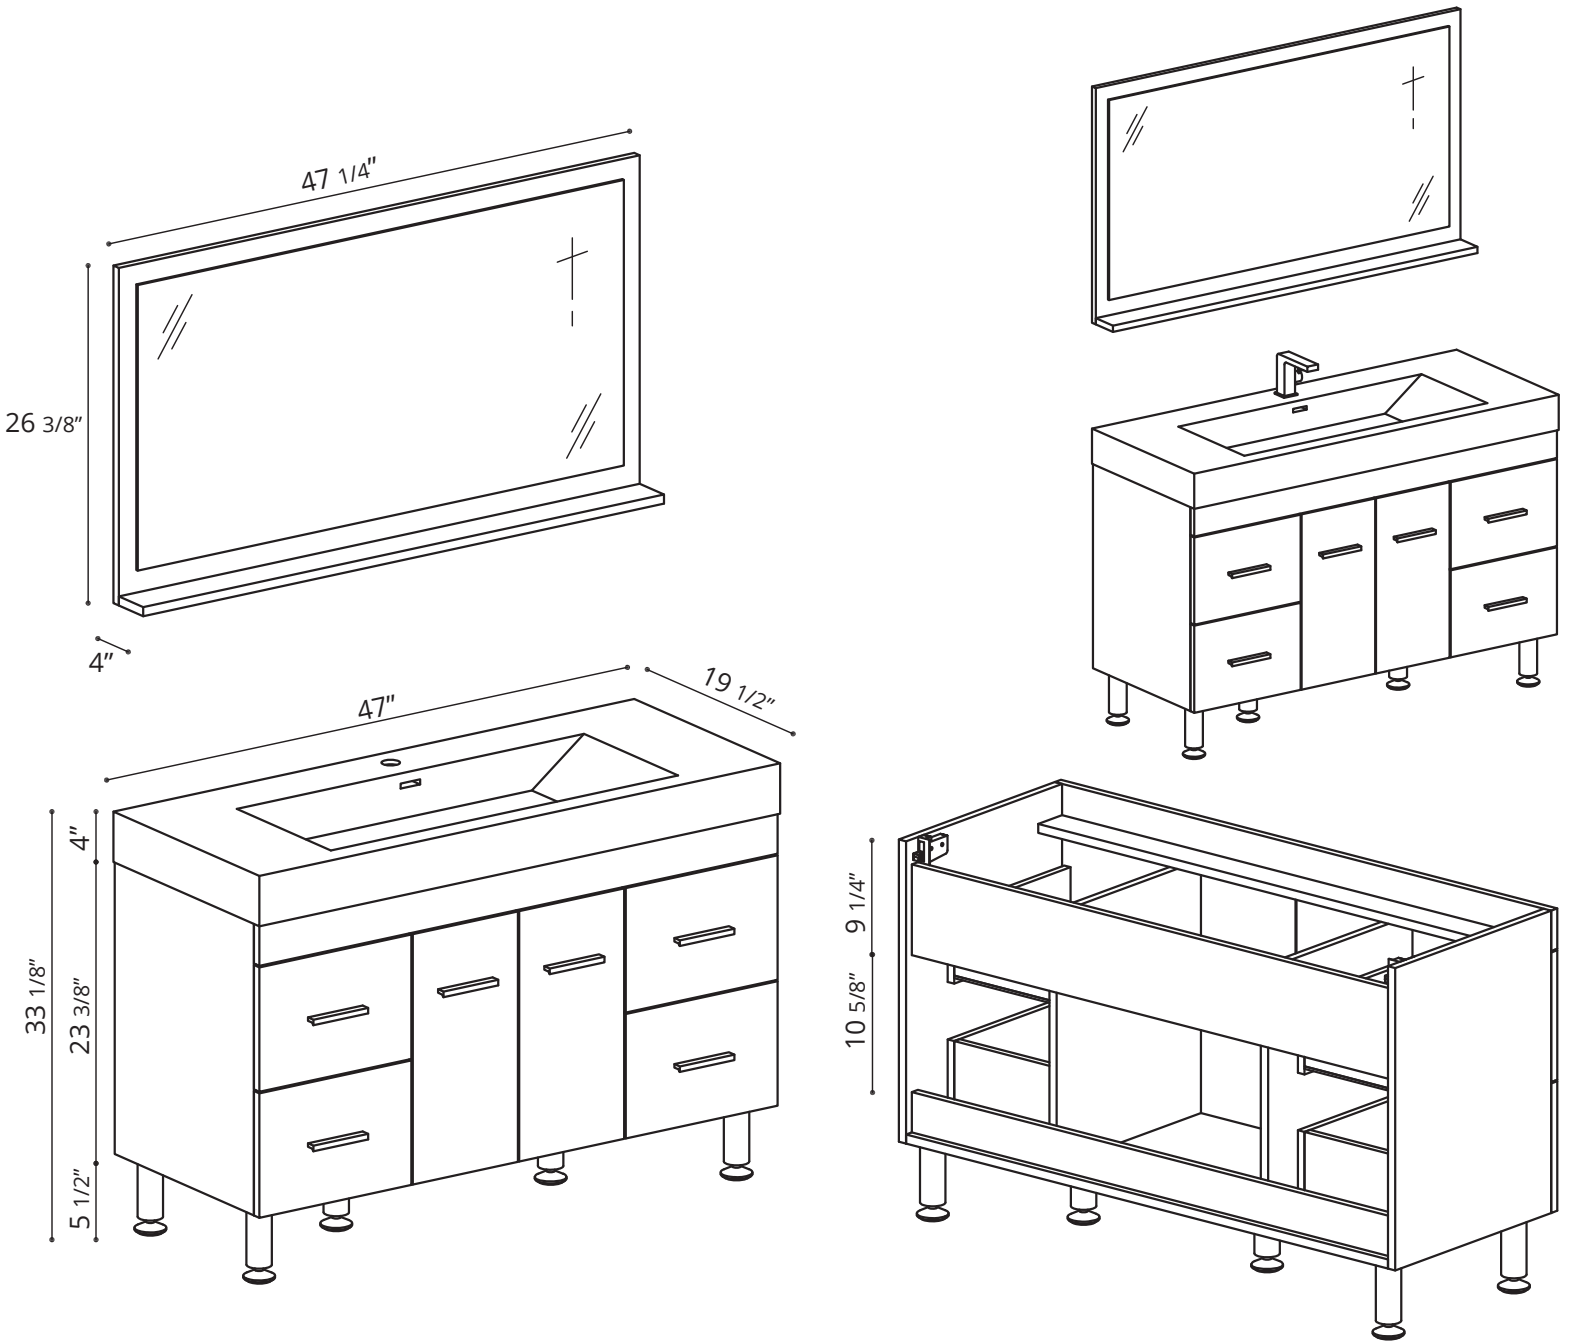

Ripley Collection AT-8042 47" Modern Bathroom Vanity

Base Box Dimensions	W: 50" H: 26" D: 22" G.W: 130"
Basin Box Dimensions	W: 50" H: 9" D: 22" G.W: 55"
Mirror Box Dimensions	W: 50" H: 29" D: 3" G.W: 55"